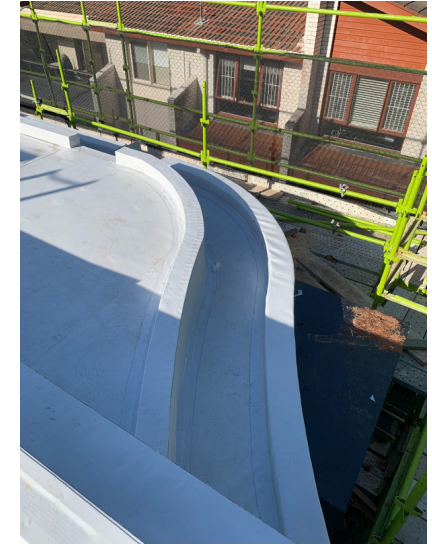

System

FLAGON SFc Single-ply PVC

Application

External Roof

Private Residence Mosman, NSW

System

FLAGON SFc Single-ply PVC

Application

Application

External Terrace & Planter Boxes

Private Residence Double Bay, NSW

System

FLAGON SR Single-ply PVC
Warm Roof System

Application

External Terrace & Curved Roof

Apartment Development Alexandraia, NSW

System

FLAGON SR Single-ply PVC

Application

External Terrace