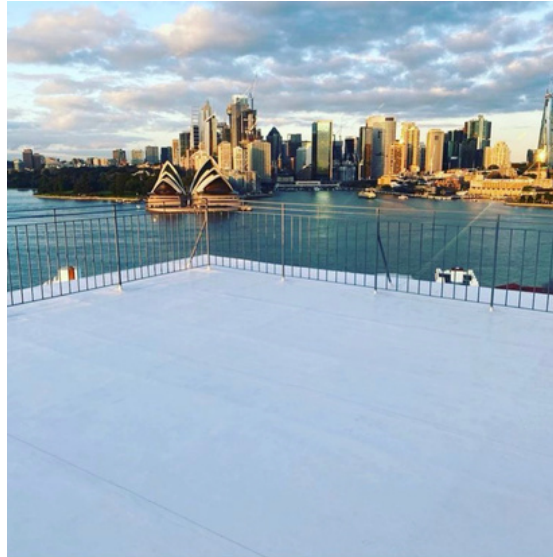

Aged Care Facility Kirribilli, NSW

System

FLAGON SFc Single-ply PVC

Application

External Roof Terrace