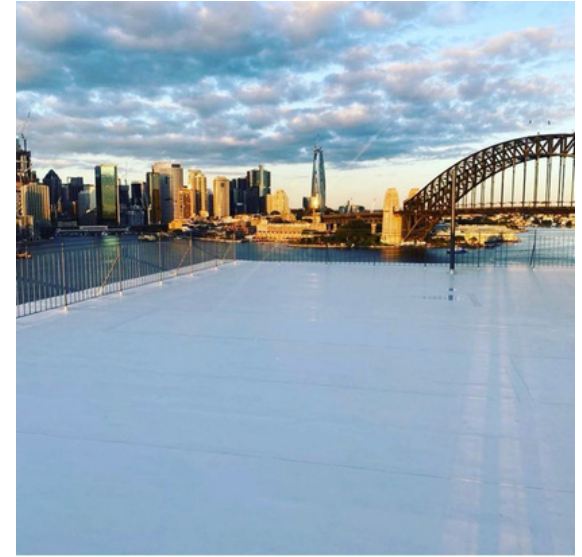

Aged Care Facility Kirribilli, NSW

System

FLAGON SFc Single-ply PVC

Application

External Roof Terrace