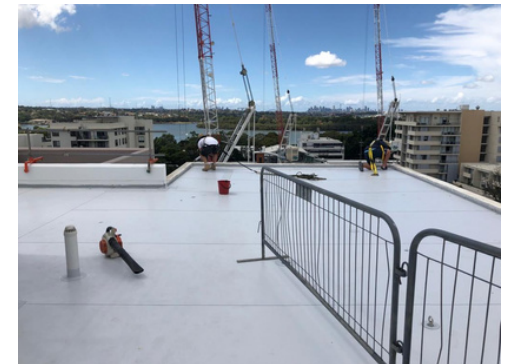

Apartment Development Rhodes, NSW

System

FLAGON SFc Single-ply PVC

Application

External Roof