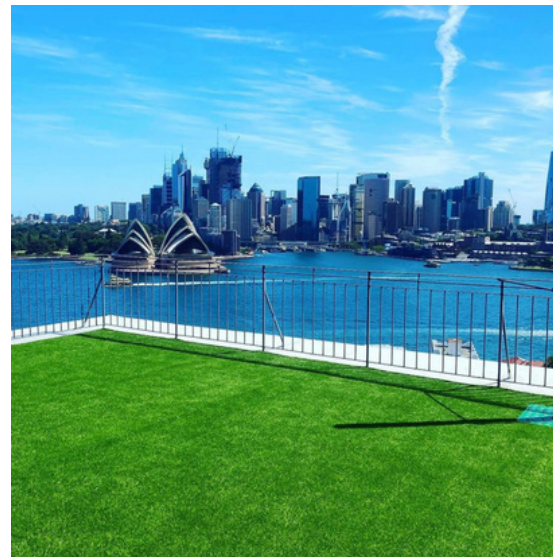

Aged Care Facility Kirribilli, NSW

System

FLAGON SFc Single-ply PVC

Application

External Roof Terrace