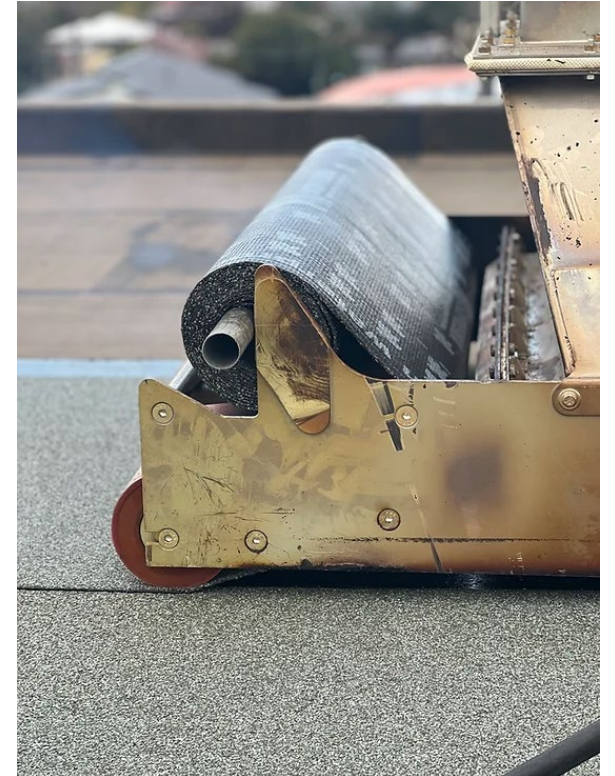

ROOFS: SOPRASUN Bituminous Systems

REFERENCES

AL NOORI MUSLIM SCHOOL SYDNEY, NSW

Featured Products:

- ANTIROCK PRIMER
- SOPRASUN PLUS 3
- SOPRASUN PLUS 4.5 KG
- MINI-MACADEN (installation)

AL NOORI MUSLIM SCHOOL SYDNEY, NSW