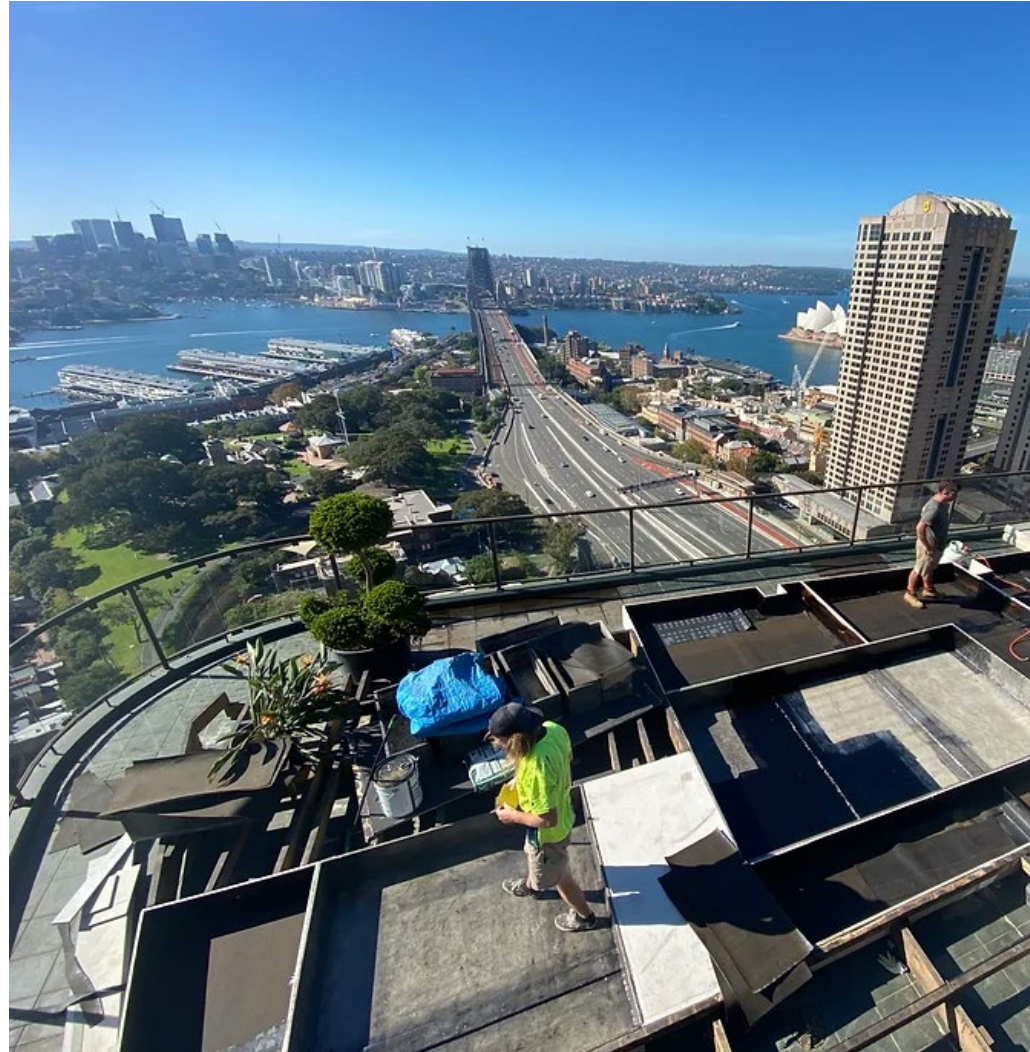

Featured Products:

- ANTIROCK PRIMER
- SOPRASUN PLUS 3
- SOPRAGUM GARDEN 4 PLUS

OBSERVATORY TOWER SYDNEY, NSW

TARONGA ZOO SYDNEY, NSW

Featured Products:

- ANTIROCK PRIMER
- SOPRASUN PLUS 3
- SOPRAGUM GARDEN 4 PLUS